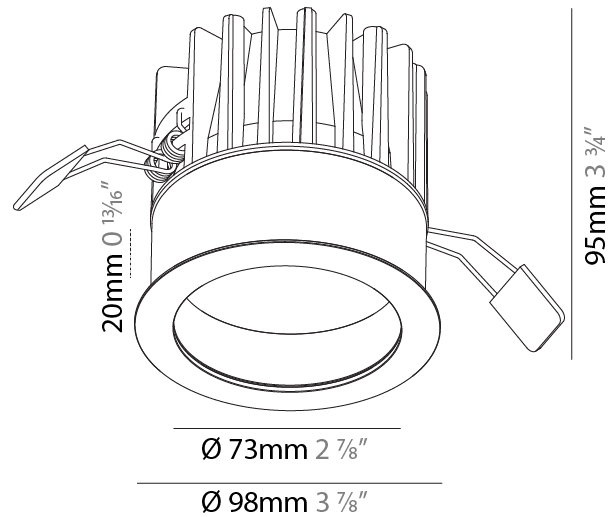

GENERAL

Series: Oiko
Subseries: Oiko Comfort
Partner: Prolicht
Division: Architectural
Installation: Recessed
Product Type: Downlight
Mounting Location: Ceiling
Light Distribution: Downlight

PHYSICAL

Aperture Sizes - Downlights: 2"
Shape: Round
Diameter (mm): 98
Diameter (in): 3 7/8
Height (mm): 95
Height (in): 3 3/4
Ceiling Thickness (mm): 10 / 12.5 / 15
Ceiling Thickness (in): 3/8 or 1/2 or 9/16
Min. Recessing Depth (mm): 110
Min. Recessing Depth (in): 4 5/16
Weight (kg): 0.452
Weight (lbs): 1
Fixture Finish: SSR / BKV / CWI / CRY / HAB / UFT / ITA / RUA / FTG / MYG / LOD / PUS / FRO / FUP / KIA / POP / BLS / SPG / MEY / GOH / CHC / COM / ABZ / JAG / OBR / MOS / ROR
Fixture Material: Aluminum Die Cast
Cut-out Measurements: D. - 92mm / 3 5/8"

ELECTRICAL

Lamp Type: LED (Zhaga Standard)
Input Wattage (W): 20.9
Total Output Wattage (W): 18.7
Dimming: Tri-Mode (Non-Dimming and Phase Dimming (120Vac only) and 0-10V Dimming)
Driver Included: No
Driver Location: Recessed Housing
Driver Type: Constant Current - Universal
Housing: See components
Input Voltage (V): 120 - 277
Constant Current (MA): 500

LED

Number of LEDs: 1
Color Temperature (°K): 2700 / 3000 / 3500 / 4000
Max. Delivered Lumen (lm): 1630 / 1670 / 1754 / 1790
Nominal Lumen (lm): 2360 / 2420 / 2548 / 2600
CRI: >90 CRI
Lamp Life (hrs): 50000

OPTICAL

Reflector: 18 / 26 / 40

RATINGS AND CERTIFICATIONS

Certified By: Certified for North American Standards
IP rating: IP20