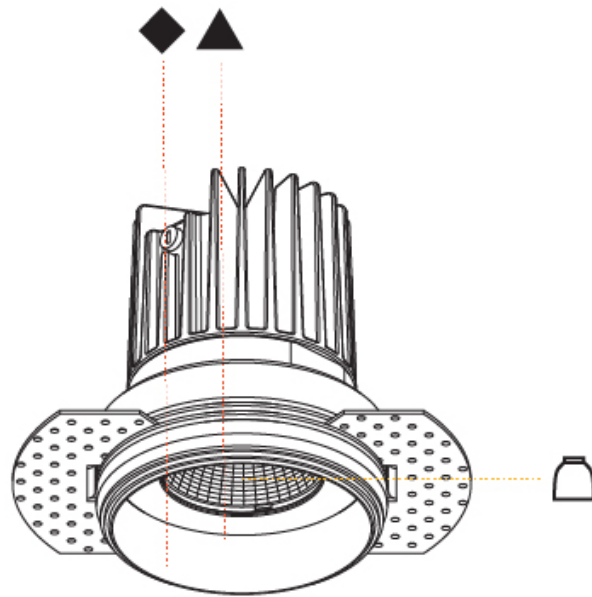

Ø 115mm 4 1/2"

OIKO STANDARD TRIMLESS

A35428-

PROJECT

TYPE

SPECIFIER

QUANTITY

DATE

Aperture Sizes - Downlights: 2"
 Shape: Round
 Diameter (mm): 98
 Diameter (in): 3 7/8
 Height (mm): 95
 Height (in): 3 3/4
 Ceiling Thickness (mm): 10 / 12.5 / 15
 Ceiling Thickness (in): 3/8 or 1/2 or 9/16
 Min. Recessing Depth (mm): 110
 Min. Recessing Depth (in): 4 5/16
 Weight (kg): 0.452
 Weight (lbs): 1
 Fixture Finish: SSR / BKV / CWI / CRY / HAB / UFT / ITA / RUA / FTG / MYG / LOD / PUS / FRO / FUP / KIA / POP / BLS / SPG / MEY / GOH / CHC / COM / ABZ / JAG / OBR / MOS / ROR
 Fixture Material: Aluminum Die Cast
 Cut-out Measurements: D. - 92mm / 3 5/8"