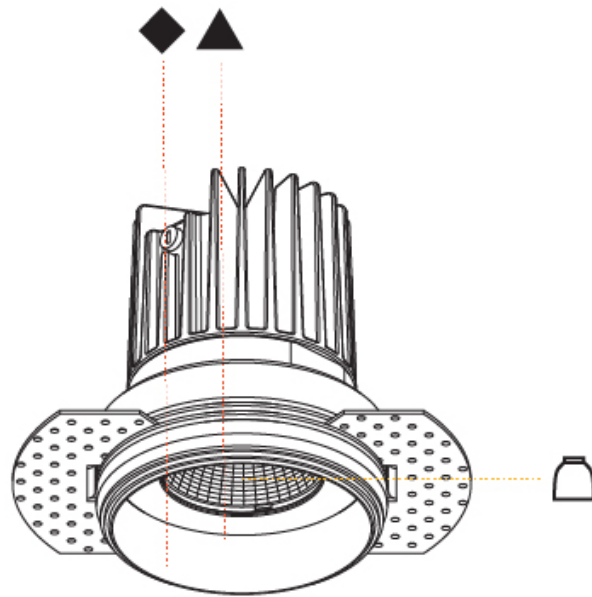

OIKO STANDARD TRIMLESS

A35428-

PROJECT _____

TYPE _____

SPECIFIER _____

QUANTITY _____

DATE _____

A