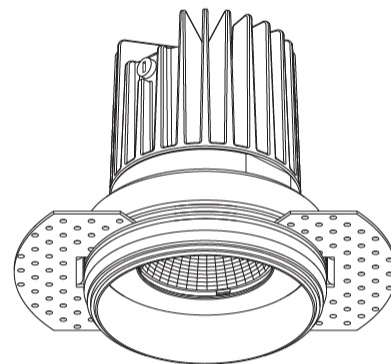

PHYSICAL

Aperture Sizes - Downlights: 2"
Shape: Round
Diameter (mm): 65
Diameter (in): 2 9/16
Height (mm): 90
Height (in): 3 9/16
Ceiling Thickness (mm): 10 / 12.5 / 15
Ceiling Thickness (in): 3/8 or 1/2 or 9/16
Min. Recessing Depth (mm): 110
Min. Recessing Depth (in): 4 15/16
Weight (kg): 0.312
Weight (lbs): 0.687
Fixture Finish: SSR / BKV / CWI / CRY / HAB / UFT / ITA / RUA / FTG / MYG / LOD / PUS / FRO / FUP / KIA / POP / BLS / SPG / MEY / GOH / CHC / COM / ABZ / JAG / OBR / MOS / ROR
Fixture Material: Aluminum Die Cast
Cut-out Measurements: 79mm / 3 1/8"

ELECTRICAL

Lamp Type: LED (Zhaga Standard)
Input Wattage (W): 15.5
Total Output Wattage (W): 14
Dimming: Tri-Mode (Non-Dimming and Phase Dimming (120Vac only) and 0-10V Dimming)
Driver Included: No
Driver Location: Recessed Housing
Driver Type: Constant Current - Universal
Driver Class: Class 2
Input Voltage (V): 120 - 277
Constant Current (MA): 500

LED

Color Temperature (°K): 2700 / 3000 / 3500 / 4000
Max. Delivered Lumen (lm): 930 / 960 / 1009 / 1030
Nominal Lumen (lm): 1386 / 1438 / 1511 / 1542
CRI: >90 CRI
Lamp Life (hrs): 50000
Upon Request: Special Color Temperature RGB-W Tunable White Special LED

OPTICAL

Reflector: 20 / 40 / 60
Adjustability: Fixed

RATINGS AND CERTIFICATIONS

Certified By: Certified for North American Standards
IP rating: IP44
Upon Request: Special Beam Angles

90mm 3 9/16"

Ø 65mm 2 9/16"

Ø 115mm 4 1/2"

110mm
4 3/8"

79mm
3 1/8"

10 | 12 1/2 | 15
3/8" | 1/2" | 9/16"